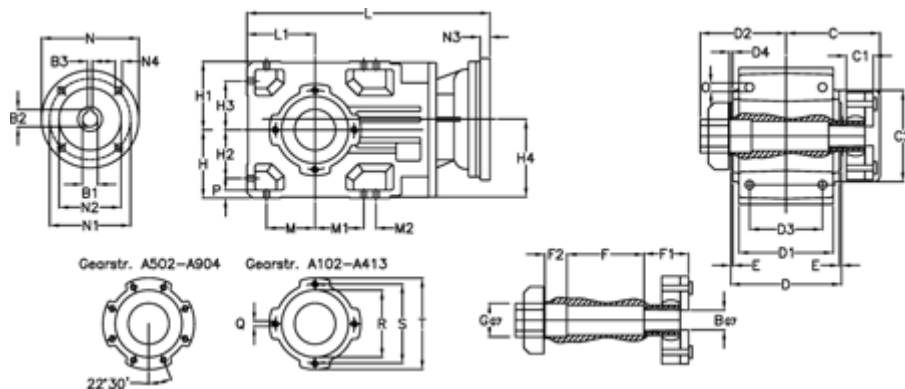

Article number: 296003533936425

Description: Bevel helical gearbox
A353QF40-339,3-P71B5

Measures

B = 40	D1 = 166	F2 = 53	L = 417.0	N3 = 4,5
B1 = 14	D2 = 80	G = 42	L1 = 100	N4 = M8x16
B2 = 16.3	D3 = 135	GA = 43	M = 73.0	O = 12.0
B3 = 5	d4 = 5.0	H = 100	M1 = 73.0	P = 11
C = 70.0	Description = A353 QF-xx P71 B5	H1 = 100	M2 = 11	Q = M10x17
C1 = 24	E = 3.5	H2 = 73.0	N = 160	R = 110
C2 = 90.0	F = 12.0	H3 = 73.0	N1 = 130	S = 130
D = 173	F1 = 48.0	H4 = 114.0	N2 = 110	T = 150